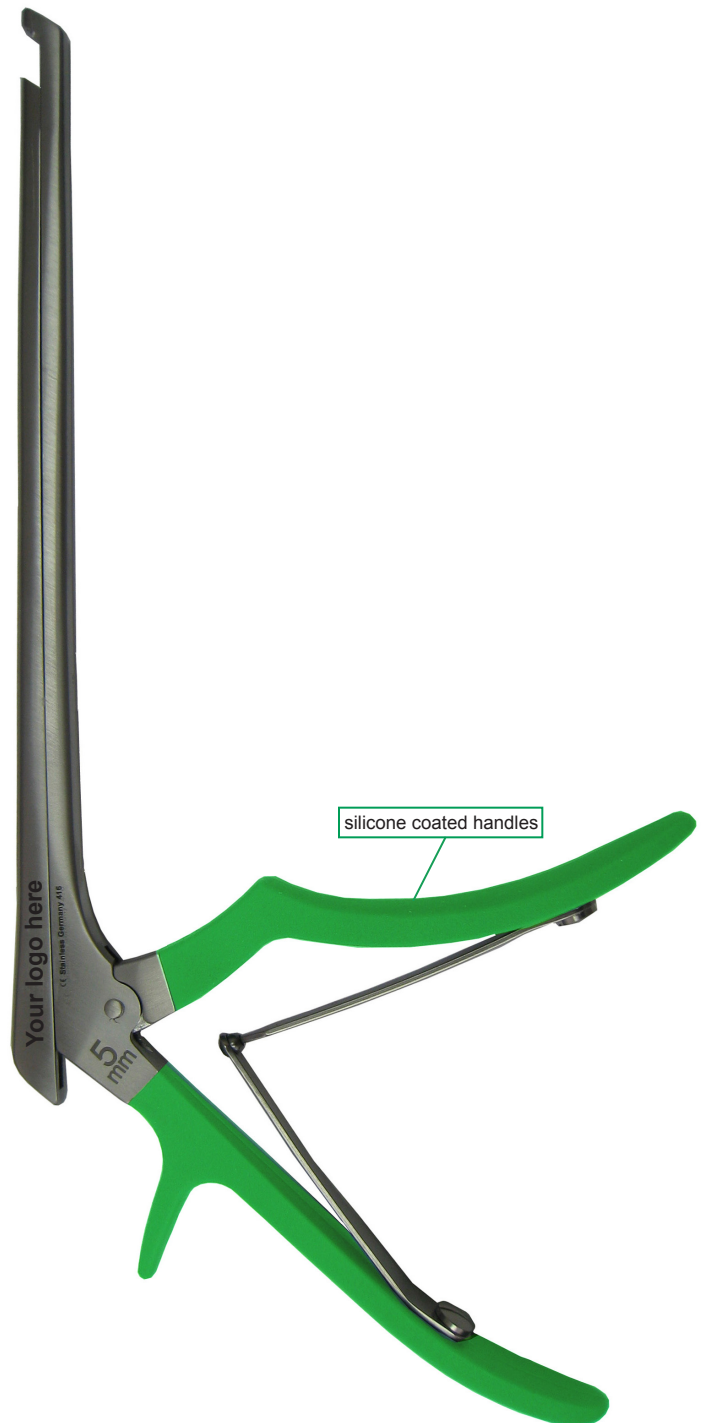

new from gSource

gSilicone Punch

Get a sure grip with our new gSilicone Punch.

- Biocompatible silicone coated handles help to prevent slippage and provide a secure grip.
- Made from German stainless steel with silicone coated handles.
- Colored handles provide easy bite size recognition.
- Available in five standard colors according to bite size (brown, blue, lavender, turquoise, green) or custom colors of your choice.
- Silicone has excellent resistance to alkaline, saline and acidic solutions.
- Non-fading vibrant colors withstand repeated autoclaving.
- Forward bite style available from stock.

Custom options:

1. handle color
   - shaft length
   - up or down bite style
   - with or without your logo
2. Quality verified and guaranteed by gSource.

1. **gS 72.8011** 8" forward, 1mm, brown Spurling handle
   gS 72.8012 8" forward, 2mm, blue Spurling handle
   gS 72.8013 8" forward, 3mm, lavender Spurling handle
   gS 72.8014 8" forward, 4mm, turquoise Spurling handle
   gS 72.8015 8" forward, 5mm, green Spurling handle

gSilicone Punch

For more information contact:

gSource, LLC
19 Bland Street
Emerson, NJ 07630

P (800) 978-1119
(201) 599-2277
F (201) 599-3306
E email@gSource.us
www.gSource.us

© gSource 2010
Printed in U.S.A.
gSilicone Punch OEM.idd.0510 01.1468.OEM

gS 72.8015 8" forward, 5mm

gSource